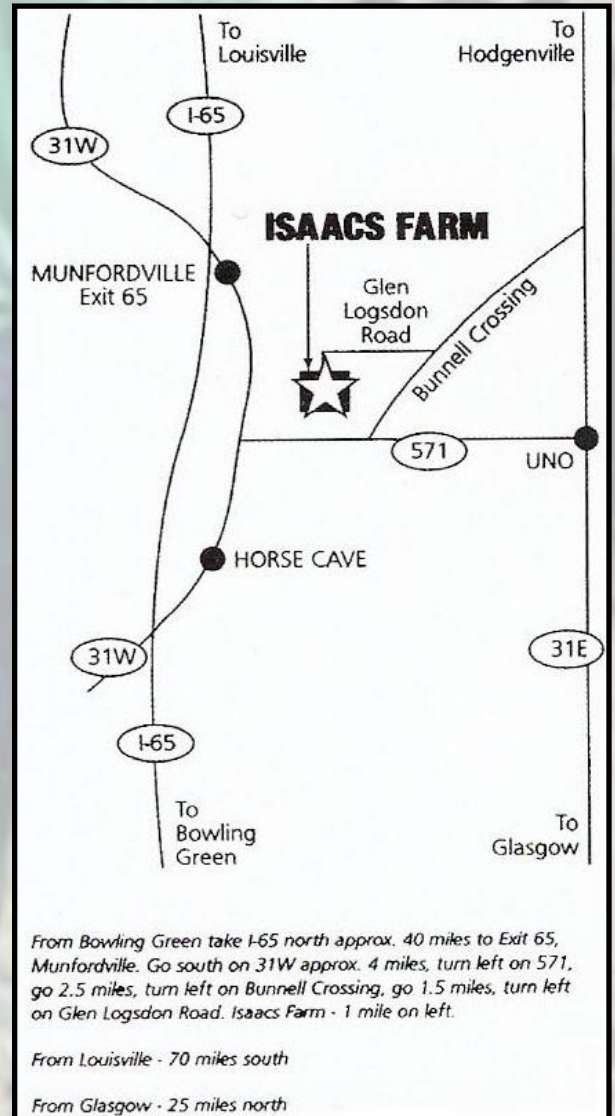

WELCOME

ADVANTAGE SPRING SALE

Horse Cave, Ky.

Saturday | Mar. 21th, 2026 | 10 AM CST

APPROXIMATELY 55 HEAD

- 16—Bulls
- 18—Spring Bred Heifers
- 18—Fall Bred Heifers
  - 7—3 in 1 Pairs
  - 6—Open Heifers

TERMS AND CONDITIONS:

Registrations for calves at side of Fall Heifers will be at the expense of buyer. All announcements from sale block supersede any printed material. Cattle will sell under the standard Terms and Conditions as recommended by the American Angus Association; however, A.I. certificates will be the responsibility of the purchasers. All bred females are guaranteed pregnant but not guaranteed pregnant AI.

SALE LOCATION:

Isaacs Angus Farm
809 Glen Logsdon Road
Horse Cave, Ky. 42749

SALE DAY PHONE:

270-528-1946 — Tim
270-774-5486 — Matt

SALE MANAGER:

Matt Isaacs

COST SHARE ELIGIBLE:

Females will have tract scores and pelvic measurements. All bulls have passed a Breeding Soundness Evaluation (BSE) and have been genomic tested.

HERD HEALTH:

Vaccinations are up to date with modified live vaccines, Leptospirosis booster, and dewormer.

VISIT US ON THE WEB AT WWW.ISAACSANGUS.COM