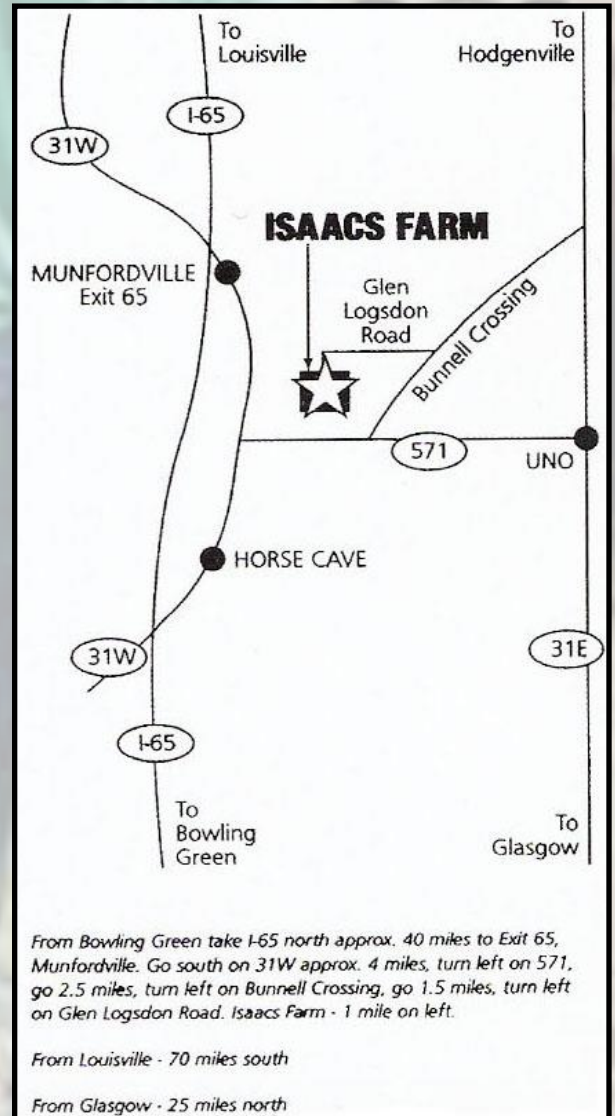

WELCOME

LEGENDS OF FALL SALE

Saturday | Oct. 14th, 2023 | Noon CST

Horse Cave, Ky.

APPROXIMATELY 145 HEAD

- 2—Featured Lots
- 38—Performance Tested Bulls
- 38—Fall Calving Heifers
- 48—Spring Calving Heifers
- 23—Open Heifers

TERMS AND CONDITIONS:

Registrations for calves at side of Fall Heifers will be at the expense of buyer. All announcements from sale block supersede any printed material. Cattle will sell under the standard Terms and Conditions as recommended by the American Angus Association; however, A.I. certificates will be the responsibility of the purchasers. All bred females are guaranteed pregnant but not guaranteed pregnant AI.

FOOD AND REFRESHMENTS:

Complimentary lunch will be served

SALE LOCATION:

Isaacs Angus Farm
809 Glen Logsdon Road
Horse Cave, Ky. 42749

SALE DAY PHONE:

270-528-1946 — Tim
270-774-5486 — Matt

SALE MANAGER:

Matt Isaacs

COST SHARE ELIGIBLE:

Females will have tract scores and pelvic measurements. All bulls have passed a Breeding Soundness Evaluation (BSE) and have been genomic tested.

HERD HEALTH:

Vaccinations are up to date with modified live vaccines, Leptospirosis booster, and dewormer.

VISIT US ON THE WEB AT WWW.ISAACSANGUS.COM